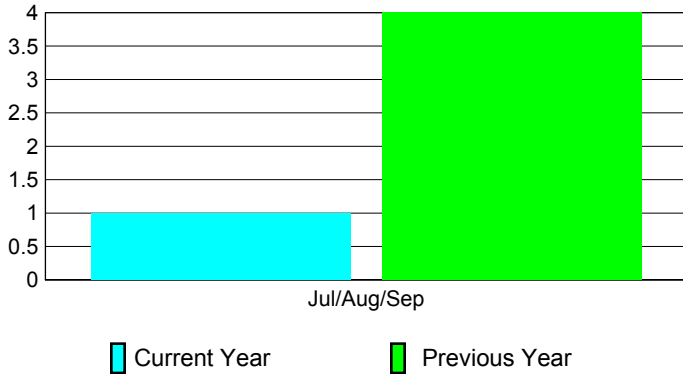

Comparison of Club Gain/Loss

Current Year Compared to the Previous Year