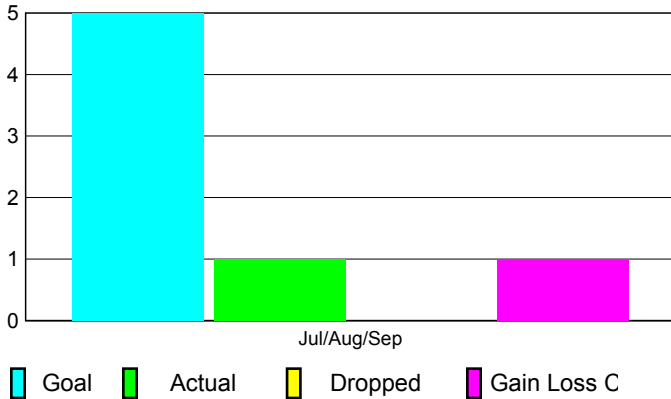

## CLUBS

Club Results  
2010-2011

Clubs  
2009-2010

Month	New Club Goal	Actual New Clubs	Actual Dropped Clubs	Gain/Loss of Clubs	Gain/Loss of Clubs
Jul/Aug/Sep	5	1	0	1	4
<b>Totals</b>	<b>5</b>	<b>1</b>	<b>0</b>	<b>1</b>	<b>4</b>

### Club Results 2010-2011

Goal, New, Dropped, Gain/Loss

### Comparison of Club Gain/Loss

Current Year Compared to the Previous Year