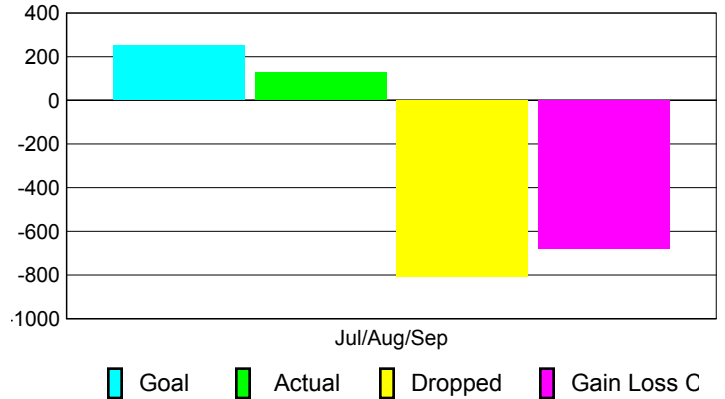

### YTD Status Quo Clubs 2010-2011

Status Quo Clubs Compared to Status Quo Members

## MEMBERSHIP

Membership Results  
2010-2011

Membership  
2009-2010

Month	Net Memb Goal	Actual New Memb	Actual Dropped Memb	Gain/Loss of Memb	Gain/Loss of Memb
Jul/Aug/Sep	250	128	-808	-680	107
<b>Totals</b>	<b>250</b>	<b>128</b>	<b>-808</b>	<b>-680</b>	<b>107</b>

### Membership Results 2010-2011

Goal, New, Dropped, Gain/Loss

### Comparison of Membership Gain/Loss

Current Year Compared to the Previous Year